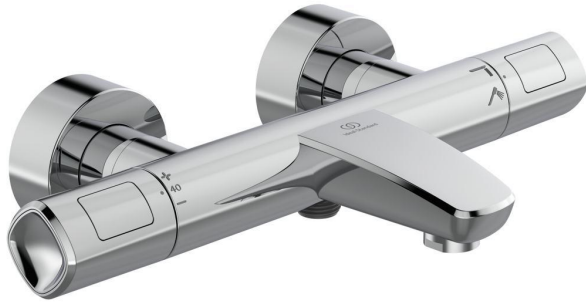

# CERATHERM T100

## Exposed thermostatic bath & shower mixer

### Exposed thermostatic bath & shower mixer

- S-connection with hidden nuts
- IS Thermostatic cartridge new technology
- Ceramic valve G1/2 180°
- Cool body technology
- Without accessories
- Diamond metal handles with hot water at 40°C stop button and 50% water volume stop button
- Diverter integrated into the body - 180 degree operation
- Perlator aerator
- Non return valve
- Comply with EN 1111