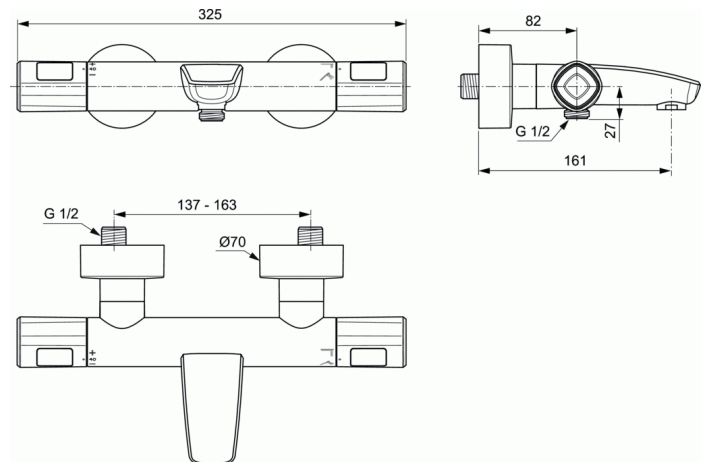

### Exposed thermostatic bath & shower mixer

- S-connection with hidden nuts
- IS Thermostatic cartridge new technology
- Ceramic valve G1/2 180°
- Cool body technology
- Without accessories
- Diamond metal handles with hot water at 40°C stop button and 50% water volume stop button
- Diverter integrated into the body - 180 degree operation
- Perlator aerator
- Non return valve
- Comply with EN 1111